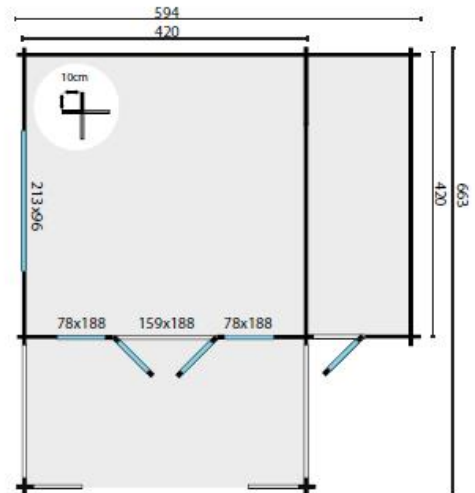

40.7006

Manchester

All sizes are approximate and in cm

 17,6+6,5+9,2m²
 55,4m³
 44,4m²

 58mm
 4-6-4/4-16-4

 1064/1064kg
 600x120x56
 600x120x52