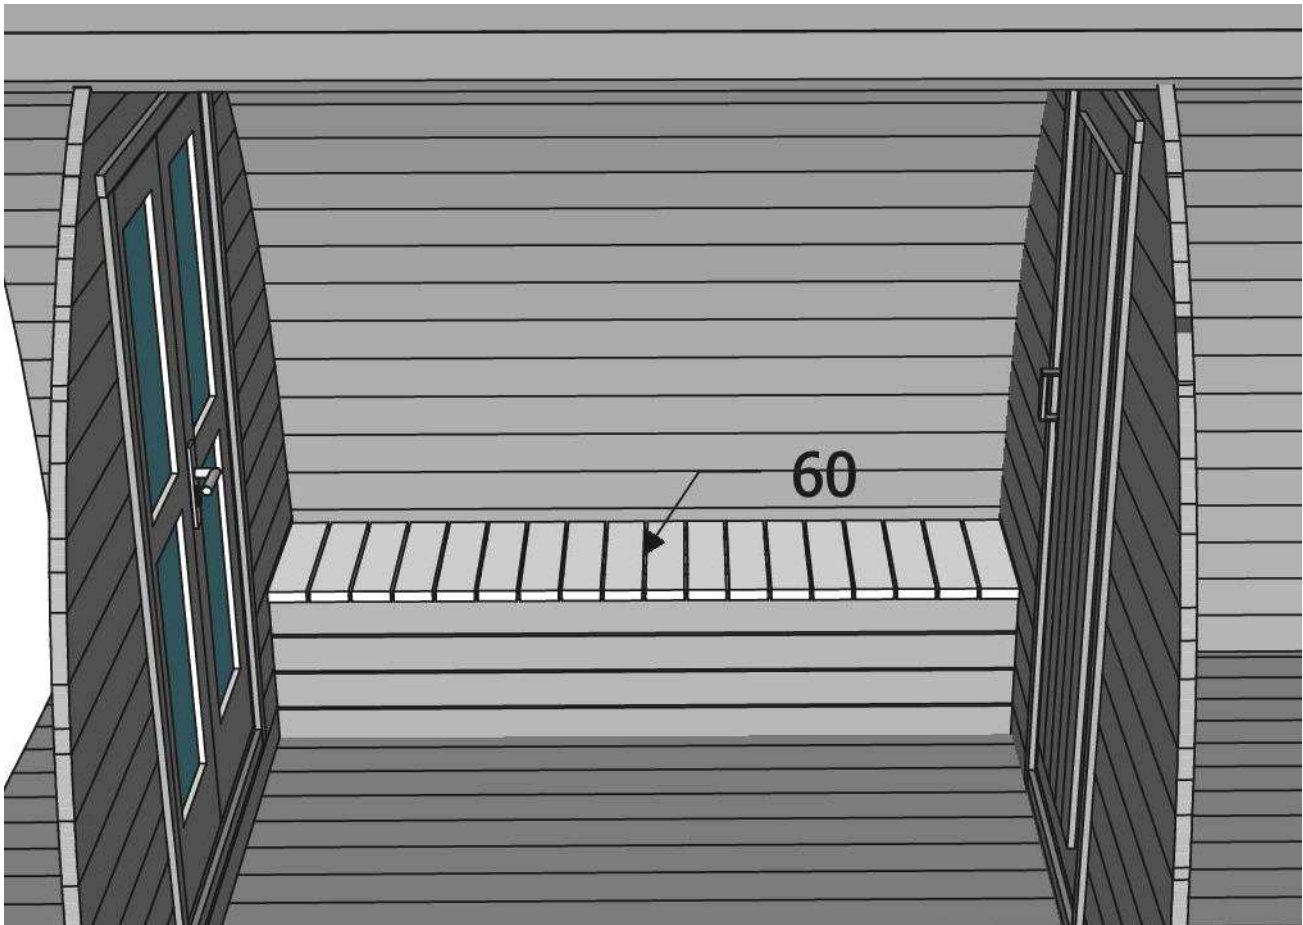

4 x 60	6
--------	---

62

4 x 60	6
--------	---

Camping D 4,8 m.

Assembly instruction

10/15

bench

scr1 (4,5 x 60)