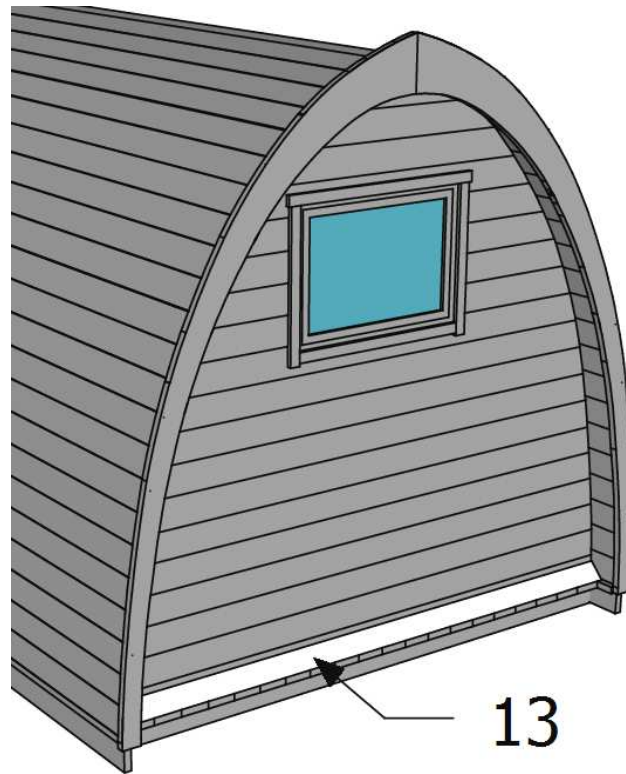

Camping D 4,8 m.

Assembly instruction

11/15

13

scr2 (3 x 40)	6