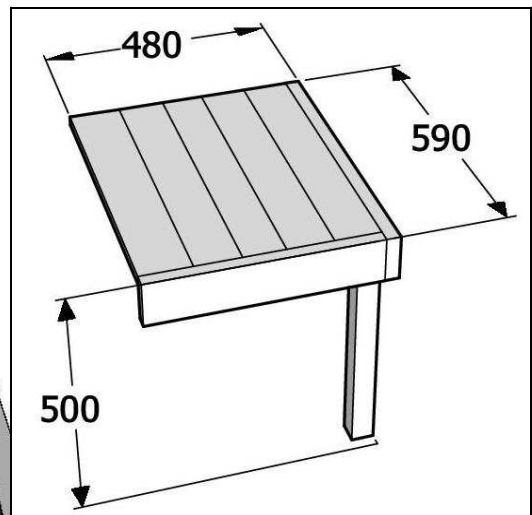

4 x 60	6
--------	---

62

4 x 60	6
--------	---

Camping D 4,8 m.

Assembly instruction

10/15

bench

scr1 (4,5 x 60)

52

4 x 60	8
--------	---