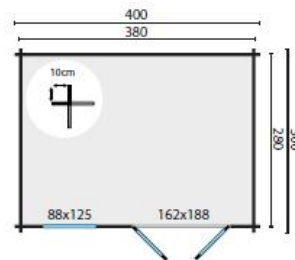

40.7267
Chloe

243

211

All sizes are approximate and in cm

 10,6m²

 24,4m³

 15m²

 40mm

 3-6-3

 900kg

 420x120x64cm