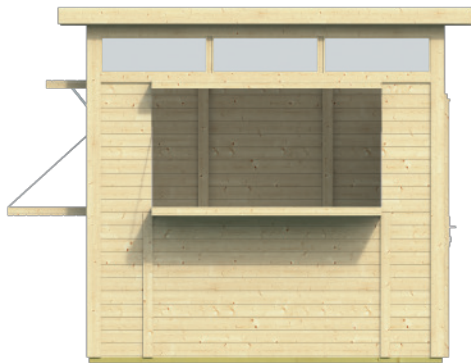

234
224

277

All sizes are approximate and in cm

6,7m²

16mm

14,3m³

19mm

8,9m²

4mm

720kg

276x120x97cm