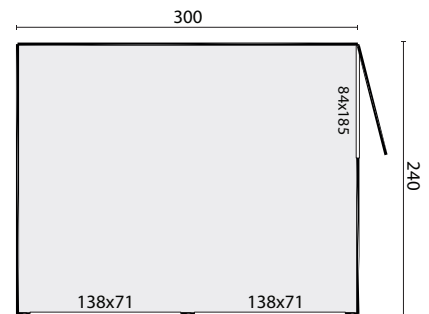

251
190

All sizes are approximate and in cm

 **6,0m²**

 **13,7m³**

 **8,2m²**

 **16mm**

 **16mm**

 **-**

385kg

300x120x82cm